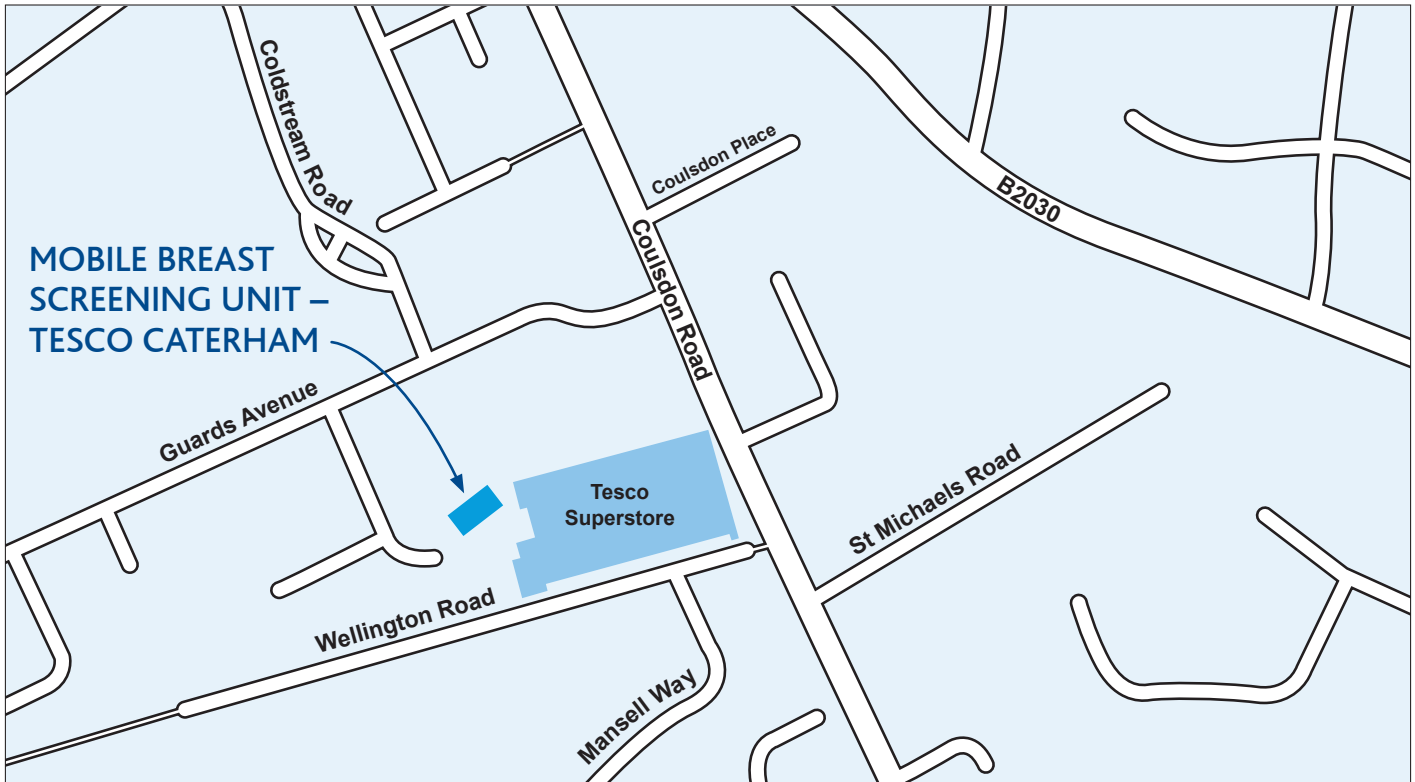

# HOW TO FIND MOBILE BREAST SCREENING UNIT – TESCO CATERHAM

Caterham Tesco, Guards Avenue, Coulsdon Road, Caterham CR3 5QX

## BY ROAD

Caterham Tesco, Guards Avenue, Coulsdon Road, Caterham, CR3 5QX

## BY BUS

Route 466 towards Caterham-on-the-Hill stops at Yorke Gate which is a 2 minute walk to Tesco Caterham.

## BY RAIL

If arriving by train the nearest station is East Croydon Rail Station. Route 466 towards Caterham-on-the-Hill passes the station and stops at Yorke Gate which is a 2 minute walk from Tesco Caterham.