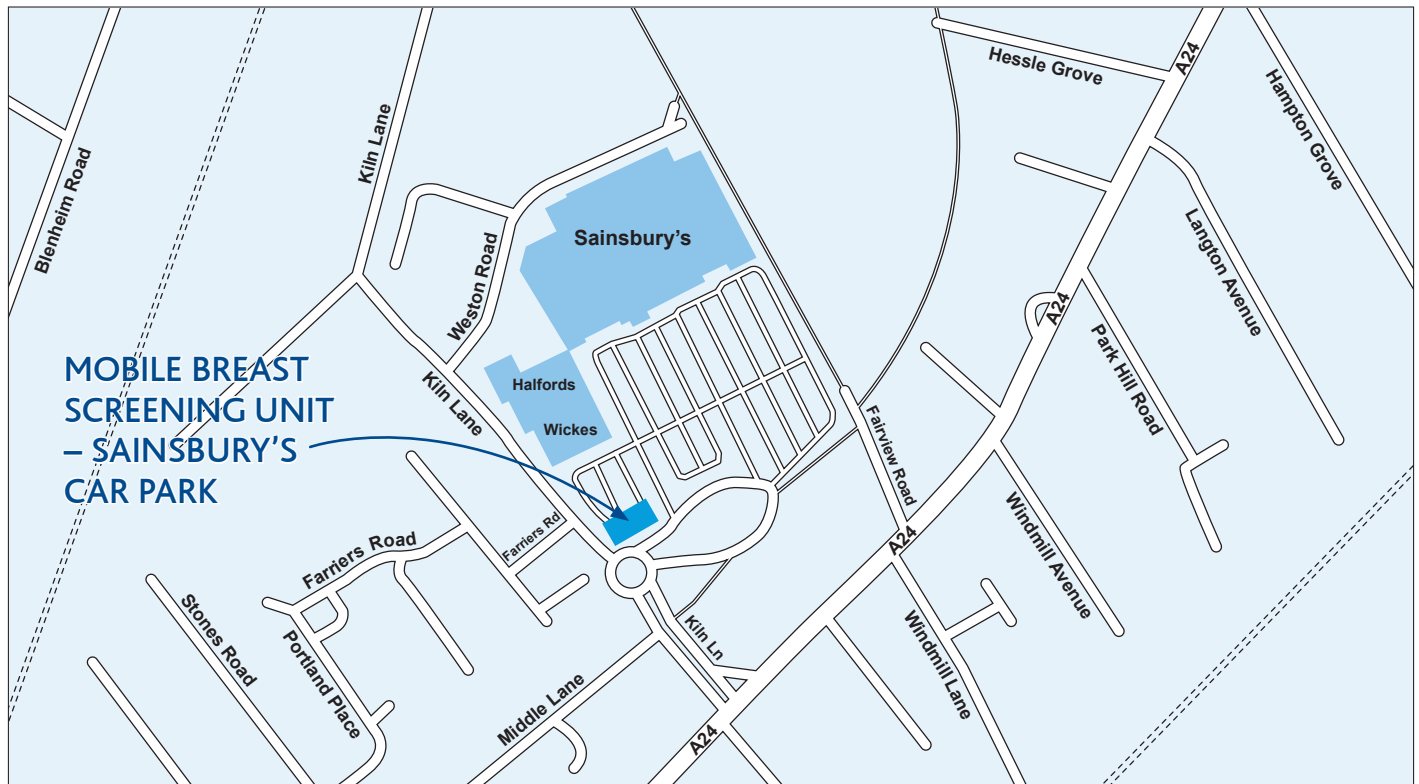

HOW TO FIND MOBILE BREAST SCREENING UNIT – EPSOM & EWELL

Sainsbury's Car Park, Kiln Lane, KT17 1EQ

BY ROAD

From Epsom Town Centre head north east to Church Street/B284. Use the Right 2 lanes to turn right onto East Street/A24. Next turn left onto Kiln Lane. Take the 2nd exit at the next roundabout, then take the next left. Parking charges may apply.

PUBLIC TRANSPORT

From Epsom Town Centre walk through The Parade to the High Street, to the Clock Tower (Stop A). Take the 293/406/407 to Windmill Lane. Walk past Wickes superstore to your destination (4 mins).